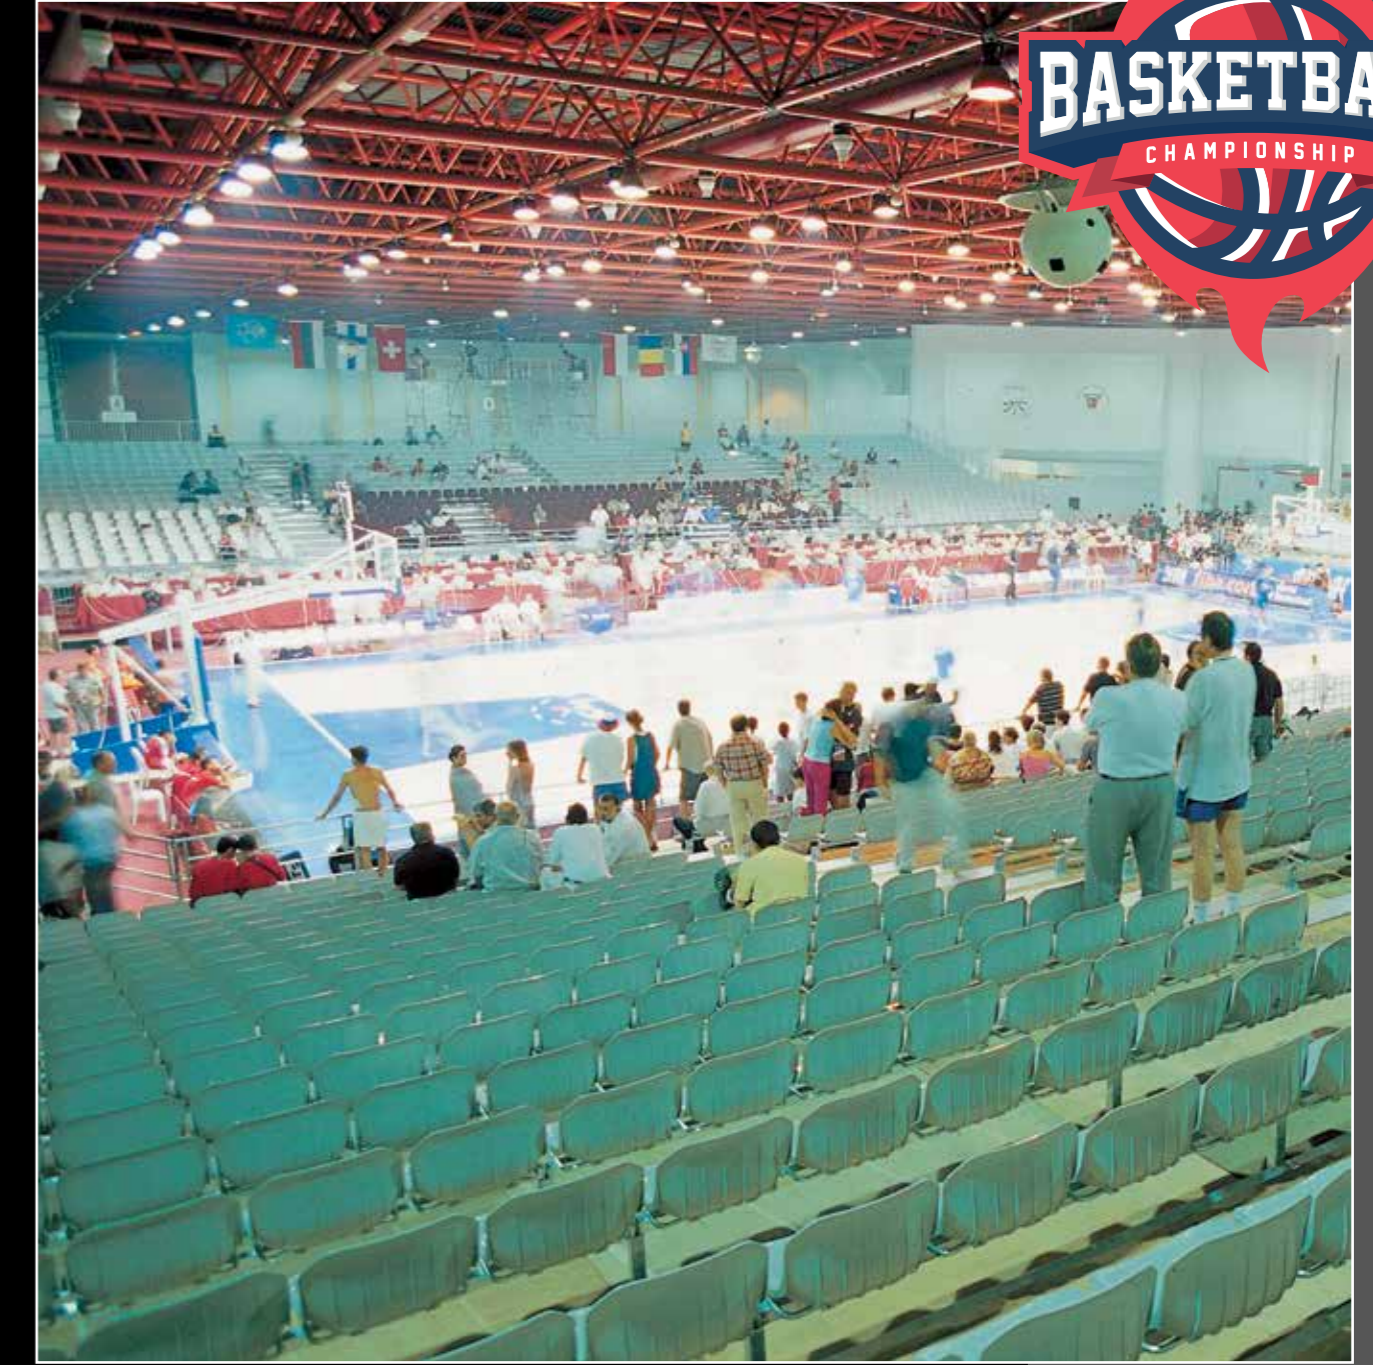

EUROPEAN BASKETBALL CHAMPIONSHIP

Avrupa Basketbol Şampiyonası

It consisted of VIP press, media and sponsor sections with a capacity of 5.500 for rent to the Ministry of Youth and Sports. It was produced in international standards in 3 days and successfully delivered to Antalya exhibition center. Disassembly was completed in two days and the area was delivered to the client without damaging the environment and ground.

**Enjoy the spectacle
on portable
grandstands with
a capacity of
5.500 people**

Gençlik ve Spor Bakanlığına kiralık olarak 5.500 kişilik VIP basın, medya ve sponsor bölümlerinden oluşmuştur. Uluslararası standartlarda üretilen yapılar 3 gün gibi kısa bir sürede mevcut olan Antalya fuar merkezine başarı ile teslim edilmiştir. Demontajı 2 günde çevre ve zemine zarar vermeden işverene teslim edilmiştir.

**5.500 kişilik
kapasiteye sahip
portatif tribünlerde
seyir keyfi**