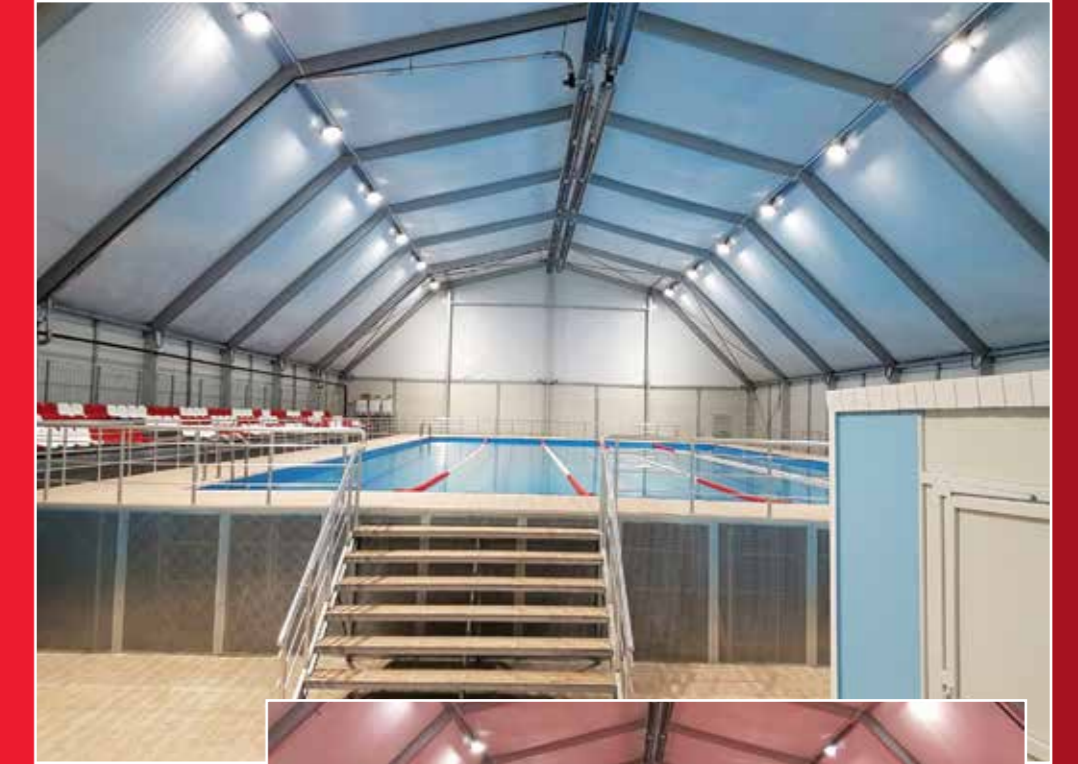

MODULAR SPORTS HALLS

MODÜLER SPOR SALONLARI

The whole system is modular and the project design, production, transportation and assembly are all completed in 45 days with expert staff. Thanks to ease of assembly and disassembly, the whole facility can be set up on a different area with a different design in a very short time. Since the system is modular, construction license permit is not required. Optionally, it can be designed to suit all sports branches including the pool sports, basketball, volleyball, tennis.

Sistemin tamamı modüler olup konusunda uzman kadro ile projelendirme, üretim, nakliye, montaj 45 günde tamamlanmıştır. Demontaj ve Montaj kolaylığı sayesinde tesisin tamamının farklı bir alana farklı bir dizaynla kısa sürede kurulması mümkündür. Sistem modüler olduğundan yapı ruhsatı izni gerekmemektedir. İsteğe bağlı olarak, havuz, basketbol, voleybol, tenis dahil tüm spor dallarına uygun olarak dizayn edilmektedir.

Olympic games approved

Olimpiyat oyunları onaylı